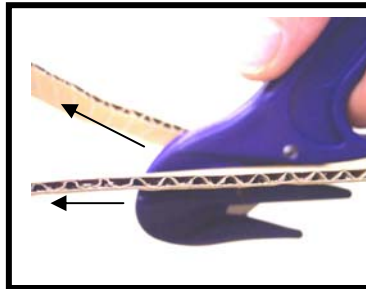

PENGUIN

Heavy Duty

Series P900M

The Metal Detectable 'Heavy Duty' Penguin 900 Series is a robust, versatile safety cutter featuring a number of new innovations.

Opposing slopes on the knife head create a plough effect and minimize friction resistance.

The tapecutter is situated at the base of the handle allowing it to be used without changing your grip

Also suitable for cutting:-

Strapping

Bubble & Stretch Wrap

Cardboard

Bags & Sacks

AVAILABLE IN **BLUE**

Twin cutting surface give a large target area and extended blade life

STANDARD VERSION (P900C) AVAILABLE

Please ensure you check these products with your detection equipment before use