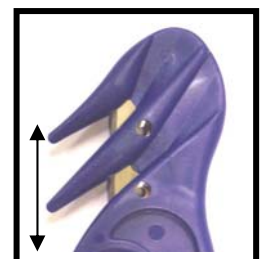

PENGUIN

Heavy Duty

Series P900M

The Metal Detectable 'Heavy Duty' Penguin 900 Series is a robust, versatile safety cutter featuring a number of new innovations.

Opposing slopes on the knife head create a plough effect and minimize friction resistance.

The tapecutter is situated at the base of the handle allowing it to be used without changing your grip

Also suitable for cutting:-

Strapping

Bubble & Stretch Wrap

Cardboard

Bags & Sacks

AVAILABLE IN **BLUE**

Holsters & Lanyards available

Distributed by:

Vision Safe

10 Gill Lane

MUNDARING WA 6073

Tel: 08 9295 0624 Fax: 08 9295 0628

E-mail: sales@visionsafe.com.au

Website: www.visionsafe.com.au

Twin cutting surface give a large target area and extended blade life

STANDARD VERSION (P900C) AVAILABLE

Please ensure you check these products with your detection equipment before use