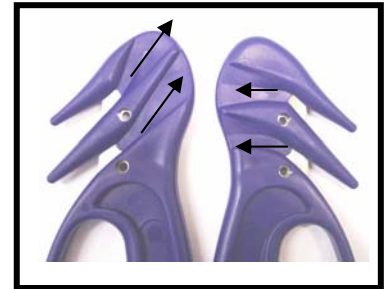

PENGUIN

Heavy Duty

Series P900M

The Metal Detectable 'Heavy Duty' Penguin 900 Series is a robust, versatile safety cutter featuring a number of new innovations.

Opposing slopes on the knife head create a plough effect and minimize friction resistance.

The tapecutter is situated at the base of the handle allowing it to be used without changing your grip

Also suitable for cutting:-

Strapping

Bubble & Stretch Wrap

Cardboard

Bags & Sacks

AVAILABLE IN **BLUE**

Twin cutting surface give a large target area and extended blade life

STANDARD VERSION (P900C) AVAILABLE

Please ensure you check these products with your detection equipment before use